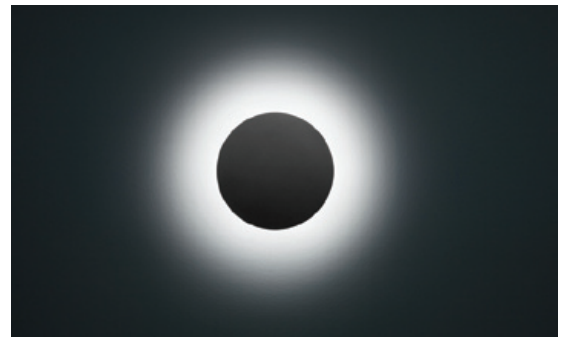

MUSHROOM. Simple shapes. Elegant effect.

The essential geometric shapes of a circle and a square make ADA-compliant MUSHROOM an appropriate decorative option for a wide array of interior applications – in foyers, hallways, conference rooms, hospitality settings and exhibition spaces, to name just a few. The combination of a frosted acrylic lens and an integral spread lens for each LED chip provides a smooth light pattern – a refined halo of light surrounding each impeccably finished matte black luminaire.

MUSHROOM Square

MUSHROOM Round

MUSHROOM Square

MUSHROOM Round

Photographs: Copyright © 2013 Studio Victor Sanchez

Photographs: Copyright © 2013 Studio Victor Sanchez

Product details.

- Simple design, basic architectural shapes
- Round or square shapes
- Black matte finish
- Reveal on fixture body provides visual interest
- Frosted acrylic lens and an integral spread lens for each LED chip creates smooth light distribution
- LED color is Warm White (3000K)
- **ADA compliant**