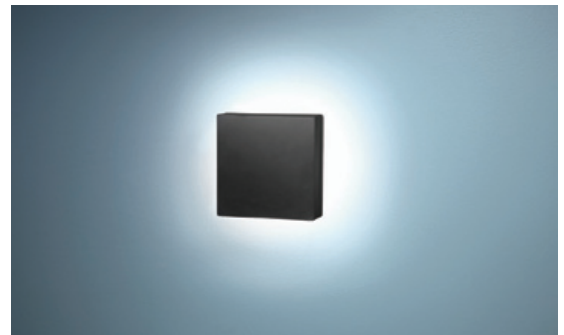

MUSHROOM. Simple shapes. Elegant effect.

The essential geometric shapes of a circle and a square make ADA-compliant MUSHROOM an appropriate decorative option for a wide array of interior applications – in foyers, hallways, conference rooms, hospitality settings and exhibition spaces, to name just a few. The combination of a frosted acrylic lens and an integral spread lens for each LED chip provides a smooth light pattern – a refined halo of light surrounding each impeccably finished matte black luminaire.

MUSHROOM Square

MUSHROOM Round

MUSHROOM Square

MUSHROOM Round

Photographs: Copyright © 2013 Studio Victor Sanchez

Photographs: Copyright © 2013 Studio Victor Sanchez

Product details.

- Simple design, basic architectural shapes
- Round or square shapes
- Black matte finish
- Reveal on fixture body provides visual interest
- Frosted acrylic lens and an integral spread lens for each LED chip creates smooth light distribution
- LED color is Warm White (3000K)
- **ADA compliant**

| | |
|---------------------|--|
| CONSTRUCTION | Fixture body and LED housing are constructed of cast aluminum. |
| FINISH | Fixture and LED housings are finished in proprietary thermopainted matte black (RAL 9011). |
| SHIELDING | Frosted acrylic lens with an integral spread lens for each LED chip. |
| ELECTRICAL | 120V. Integral 10.7W LED driver. |
| MOUNTING | Fixtures mount over standard octagonal junction box on the wall or ceiling |