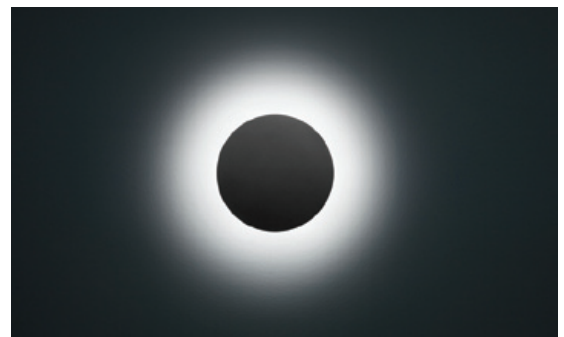

MUSHROOM Round

Photographs: Copyright © 2013 Studio Victor Sanchez

Photographs: Copyright © 2013 Studio Victor Sanchez