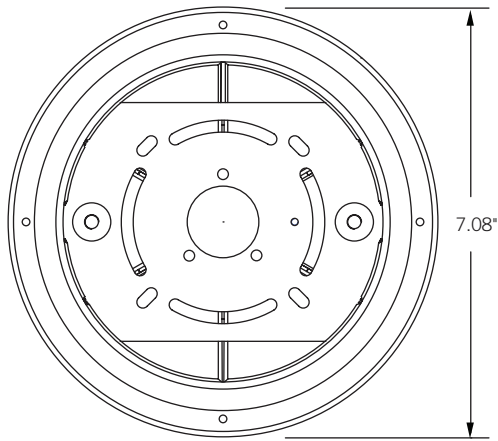

Dimensions.

MUSHROOM Round