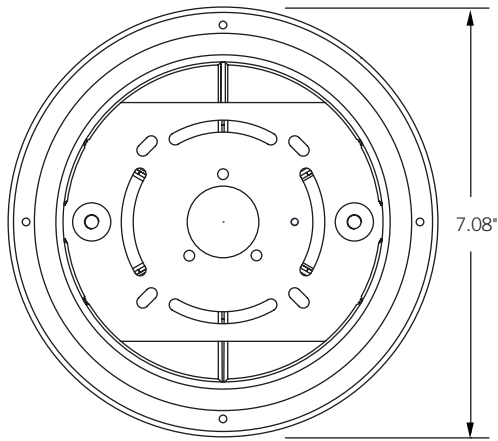

| | |
|---------------------|--|
| CONSTRUCTION | Fixture body and LED housing are constructed of cast aluminum. |
| FINISH | Fixture and LED housings are finished in proprietary thermopainted matte black (RAL 9011). |
| SHIELDING | Frosted acrylic lens with an integral spread lens for each LED chip. |
| ELECTRICAL | 120V. Integral 10.7W LED driver. |
| MOUNTING | Fixtures mount over standard octagonal junction box on the wall or ceiling |

¹Rated life to 70% lumen output, per LED supplier's data sheet.

Dimensions.

MUSHROOM Round

MUSHROOM Square