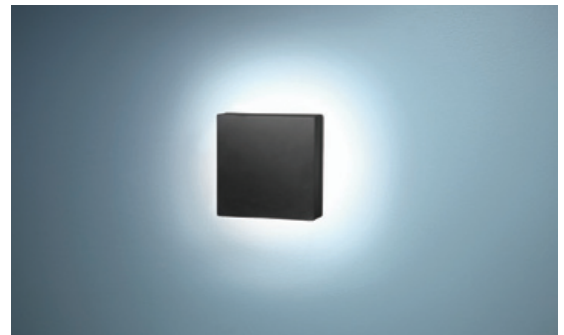

## MUSHROOM. Simple shapes. Elegant effect.

The essential geometric shapes of a circle and a square make ADA-compliant MUSHROOM an appropriate decorative option for a wide array of interior applications – in foyers, hallways, conference rooms, hospitality settings and exhibition spaces, to name just a few. The combination of a frosted acrylic lens and an integral spread lens for each LED chip provides a smooth light pattern – a refined halo of light surrounding each impeccably finished matte black luminaire.

## Product details.

- Simple design, basic architectural shapes
- Round or square shapes
- Black matte finish
- Reveal on fixture body provides visual interest
- Frosted acrylic lens and an integral spread lens for each LED chip creates smooth light distribution
- LED color is Warm White (3000K)
- **ADA compliant**

<b>CONSTRUCTION</b>	Fixture body and LED housing are constructed of cast aluminum.
<b>FINISH</b>	Fixture and LED housings are finished in proprietary thermopainted matte black (RAL 9011).
<b>SHIELDING</b>	Frosted acrylic lens with an integral spread lens for each LED chip.
<b>ELECTRICAL</b>	120V. Integral 10.7W LED driver.
<b>MOUNTING</b>	Fixtures mount over standard octagonal junction box on the wall or ceiling