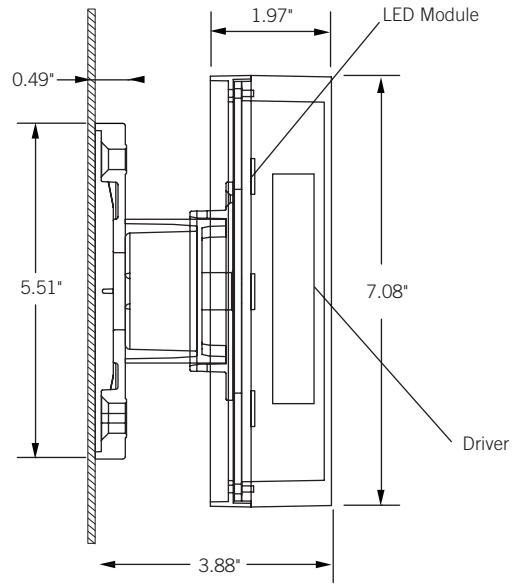

Dimensions.

MUSHROOM Round