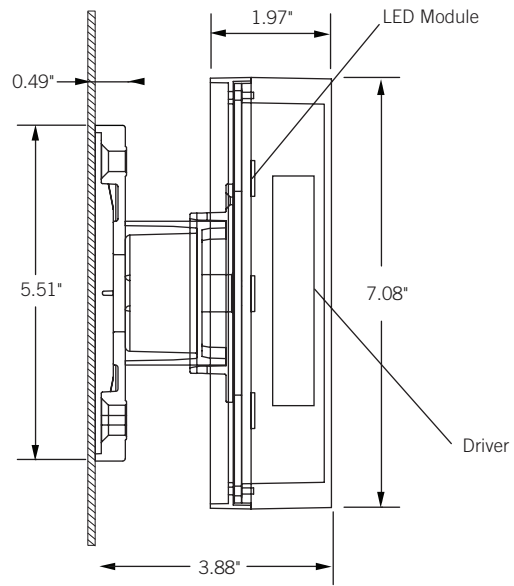

| | |
|---------------------|--|
| CONSTRUCTION | Fixture body and LED housing are constructed of cast aluminum. |
| FINISH | Fixture and LED housings are finished in proprietary thermopainted matte black (RAL 9011). |
| SHIELDING | Frosted acrylic lens with an integral spread lens for each LED chip. |
| ELECTRICAL | 120V. Integral 10.7W LED driver. |
| MOUNTING | Fixtures mount over standard octagonal junction box on the wall or ceiling |

¹Rated life to 70% lumen output, per LED supplier's data sheet.

Dimensions.

MUSHROOM Round

MUSHROOM Square