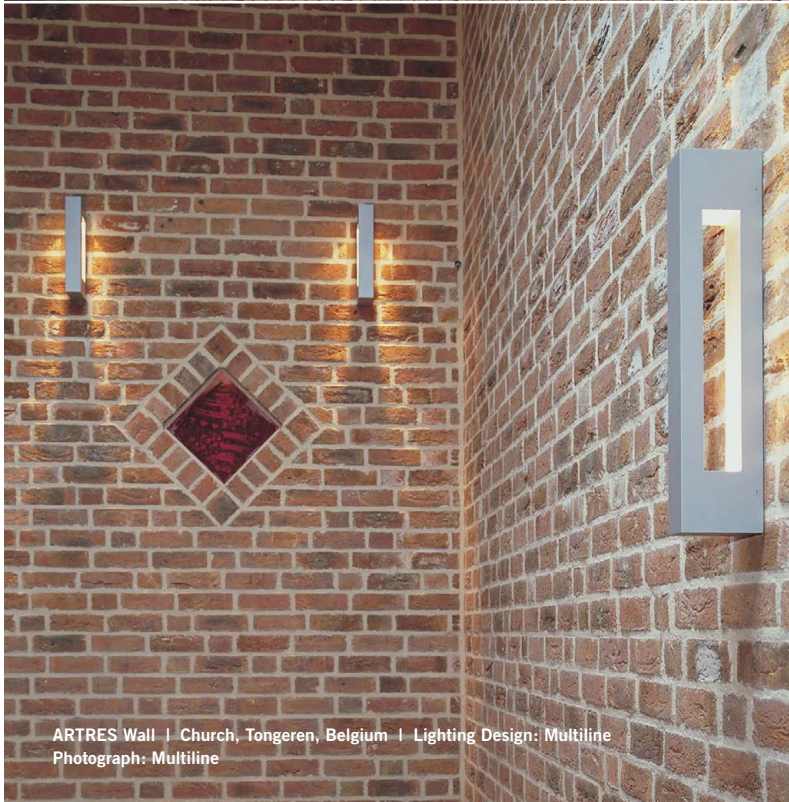

ARTRES Bollard | Shell Netherlands Sales Office, Rotterdam, Netherlands | Lighting Design: Maas Hagóort | Photograph: Multiline

ARTRES Wall | IDB Benelux Office, Genk, Belgium
Lighting Design: Multiline | Photograph: Multiline

ARTRES Wall | Church, Tongeren, Belgium | Lighting Design: Multiline
Photograph: Multiline